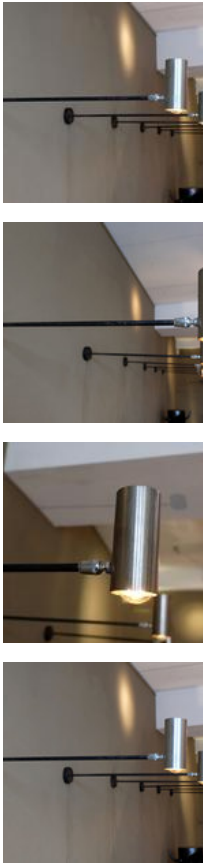

GALERIE FRADIN - LABROSSE

Tube Wall-lights

FRANCE 1960

a pair of wall-lights, movable brushed steel shade, on a ball-and-socket joint supported by a long black painted brass stalk.

total length : 23,6" (60 cm) – shade : height : 4,7" (12 cm) diameter : 2" (5 cm) 3 pairs available.