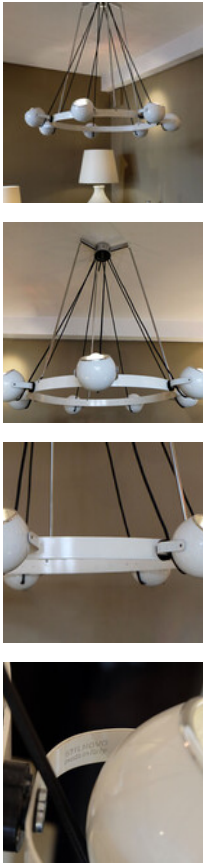

GALERIE FRADIN - LABROSSE

Stilnovo Chandelier 1970 Italian Mid-Century Modern Lighting

ITALY, 1970 - STILNOVO

Rare and striking mid-century chandelier featuring a tripod structure in polished chrome, supporting a large circular crown lacquered in a soft cream color.

The crown holds seven adjustable rotating orbs, each mounted on an individual arm and stamped “*Stilnovo - Made in Italy*”.

An iconic piece that perfectly captures the elegance and innovation of 1970s Italian design.

Dimensions: Height 37.4 in (95 cm) – Overall diameter 39.4 in (100 cm).