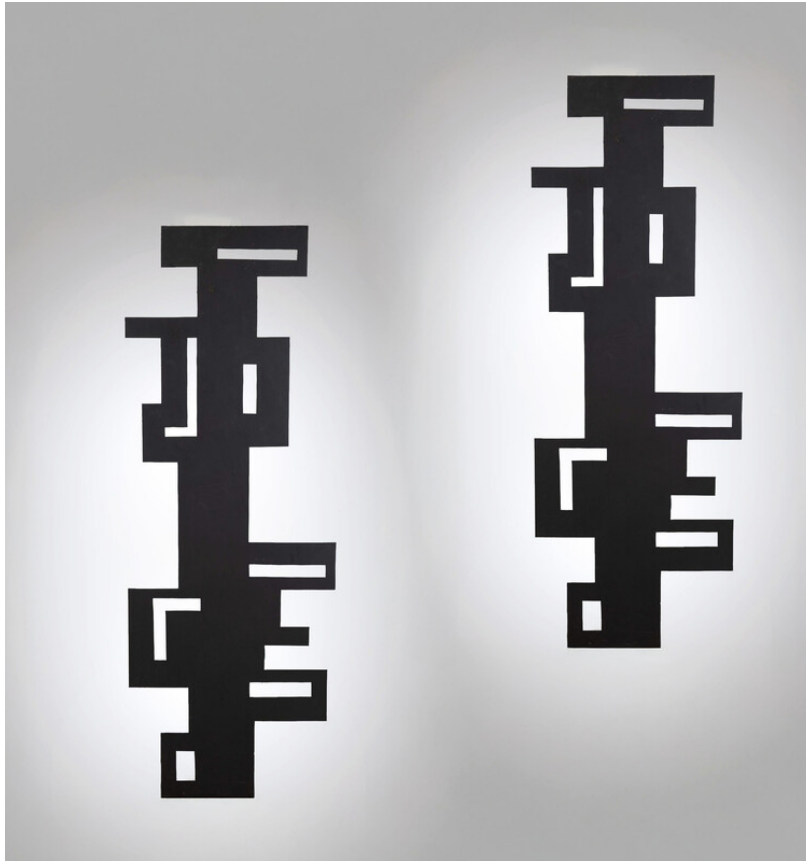

GALERIE FRADIN - LABROSSE

Monumental-french-wall-light-1960s-fradin-labrosse

FRANCE circa 1960

Circle of Robert Guillerme and Jacques Chambron

Set of three identical monumental wall sconces in matte black patinated metal, cut with geometric motifs. The set consists of two vertically mounted sconces and one horizontal sconce, which may also be installed vertically.

The wall sconces originate from an interior designed with a set of furniture by Robert Guillerme and Jacques Chambron.

The original neon electrical system has been restored and replaced with LED lighting.

Dimensions:

Height (length) : 181 cm - 71"

Width: 65 cm - 25.6"

Depth (distance from wall) : 13 cm - 5.1"

The wall sconces may be sold as a set or individually.