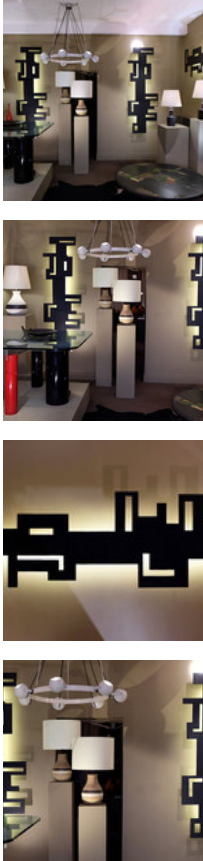

GALERIE FRADIN - LABROSSE

Monumental-french-wall-light-1960s-fradin-labrosse

FRANCE circa 1960

Circle of Robert Guillerme and Jacques Chambron

Set of three identical monumental wall sconces in matte black patinated metal, cut with geometric motifs. The set consists of two vertically mounted sconces and one horizontal sconce, which may also be installed vertically.

The wall sconces originate from an interior designed with a set of furniture by Robert Guillerme and Jacques Chambron.

The original neon electrical system has been restored and replaced with LED lighting.

Dimensions:

Height (length) : 181 cm - 71"

Width: 65 cm - 25.6"

Depth (distance from wall) : 13 cm - 5.1"

The wall sconces may be sold as a set or individually.