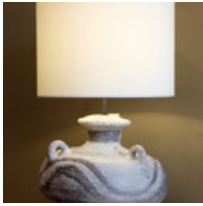

GALERIE FRADIN - LABROSSE

Extra Large Ceramic Table Lamp By Marcello Fantoni

ARTIST: Marcello Fantoni

ITALY 1950

Unique piece

A huge table lamp made of stoneware covered with a white enamel revealing a stylistic decoration.

With shade : height : 70 cm (27.5") - diameter : 40 cm (16")

Base : height : 34 cm (13.5") - diameter : 40 cm (16").