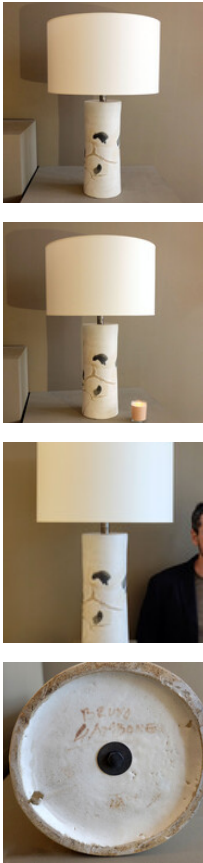

GALERIE FRADIN - LABROSSE

Extra Large Ceramic Table Lamp Bruno Gambone

ARTIST: Bruno Gambone

a rare and exceptional table lamp cylindrical shape base
made of enameled grey-cream color ceramic
presenting abstract colored patterns, (ochre and naturel umber)
signed " BRUNO GAMBONE ITALY" at the back
height with shade : 78 cm (30.7") - diameter shade : 50 cm (19.7")
base : height : 43 cm (17 ") - width : 18 cm (7.1 ").