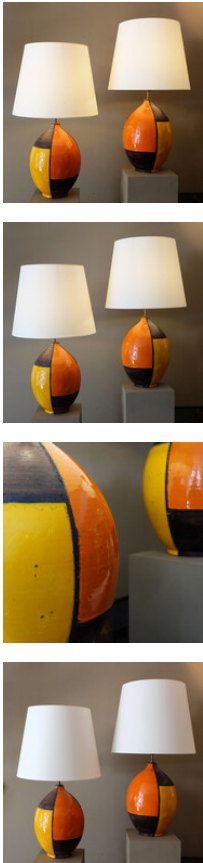

# GALERIE FRADIN - LABROSSE

---

Extra Large Aldo Londi Bitossi Pair Of Colored Lamps

ARTIST: Aldo Londi

**ITALY 1970s/1980s**

**ALDO LONDI (1911-2003)**

Bitossi Editions - "Mondrian" model from 1965

Pair of very large ovoid table lamps in glazed ceramic, in shades of yellow, orange, and brown.

With lampshades: height: 31.5 in (80 cm) – diameter: 17.7 in (45cm)

Ceramic base: height: 15.7 in (40 cm) – diameter: 10.6 in (27 cm)