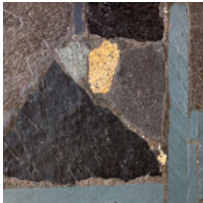

GALERIE FRADIN - LABROSSE

Very Old Paul Kingma Coffee Table

ARTIST: Paul Kingma

THE NETHERLANDS 1961

« table-tableau » unique piece

large coffee table, concrete varnished top,
with black and grey slate slaps and pebbles inlayed.

black painted iron base

Signed « KINGMA 1961 » at the back, in the concrete.

length : 43.2" (110 cm) - width : 25.5" (65 cm) - height : 13.4" (35 cm) plateau thickness : 2" (5 cm)

base length : 46" (117 cm).