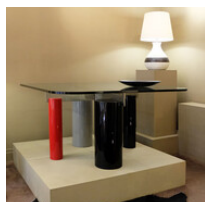

GALERIE FRADIN - LABROSSE

Stylish Vintage Italian 1970s Dining-table

Origin : Italy, circa 1970

Materials

: Steel, lacquered wood, glass

Dimensions

: Height 74 cm, tabletop 140 cm x 140 cm, glass thickness 2 cm.

- A unique design with a steel structure, an unconventional material choice.*
- Vibrant, colored lacquered wood legs (black, gray, red) for an unexpected touch.*
- A chic, timeless style with a thick (2 cm) glass top.*