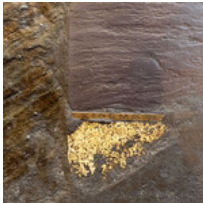

GALERIE FRADIN - LABROSSE

Seventies Stone Concrete Paul Kingma Coffee Table

ARTIST: Paul Kingma

THE NETHERLANDS 1974

PAUL KINGMA

« table tableau » - unique piece

amazing coffee table concrete circular top, with black and turquoise stone slices, slate, ceramics, bricks, steel pieces inlaid. black painted iron circular base.
signed « KINGMA 74 » on a metal piece inlaid on the top.

measurements : diameter 39.5" (100 cm) - height : 12.5" (32 cm)
(base : 11" + plateau : 1.6").