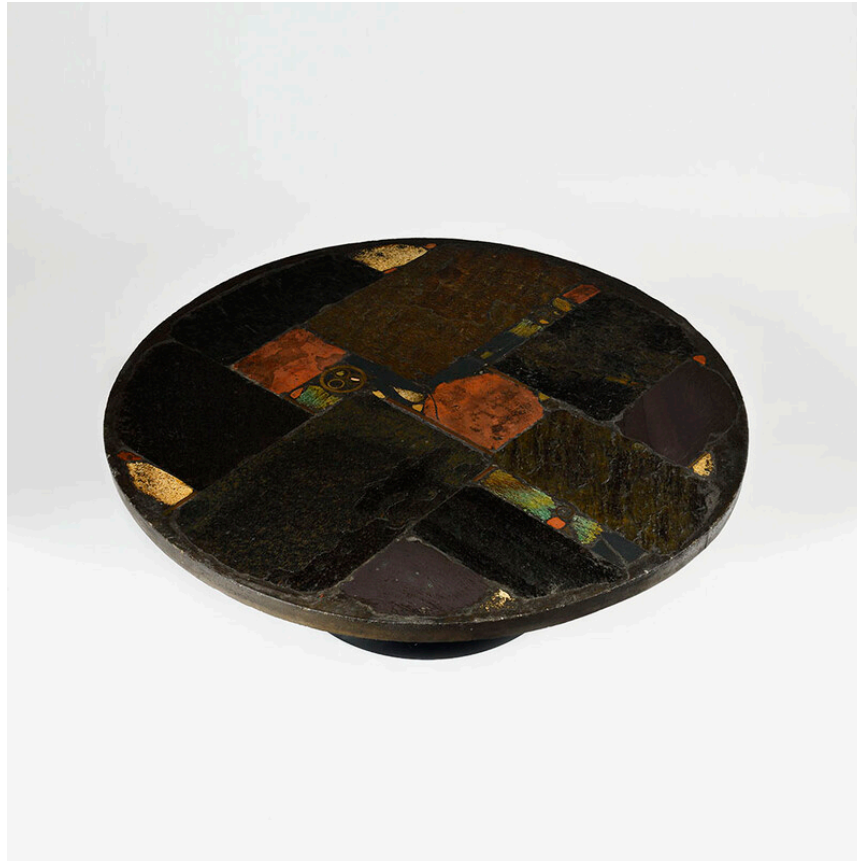

GALERIE FRADIN - LABROSSE

Seventies Stone Concrete Paul Kingma Coffee Table

ARTIST: Paul Kingma

THE NETHERLANDS 1974

PAUL KINGMA

« table tableau » - unique piece

amazing coffee table concrete circular top, with black and turquoise stone slices, slate, ceramics, bricks, steel pieces inlaid. black painted iron circular base.
signed « KINGMA 74 » on a metal piece inlaid on the top.

measurements : diameter 39.5" (100 cm) - height : 12.5" (32 cm)
(base : 11" + plateau : 1.6").