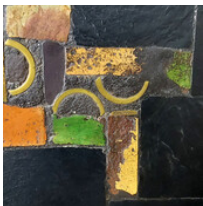

# GALERIE FRADIN - LABROSSE

---

Rare Black And Bricks Paul Kingma Coffee Table

ARTIST: Paul Kingma

**THE NETHERLANDS ca 1975**

« table tableau » - unique piece

coffee table concrete circular top, with black and prune color stone,  
black slate slabs, enameled green ceramic, small colored stones, bricks and brass pieces.  
black painted iron circular base.

signed « KINGMA » on a metal piece inlaid on the top.

diameter 39.5" (100 cm) - height : 14.5" (37 cm) (base : 13" + plateau : 1.5").

This table can match in an amazing set of three or with another table [\(pictures here\)](#).