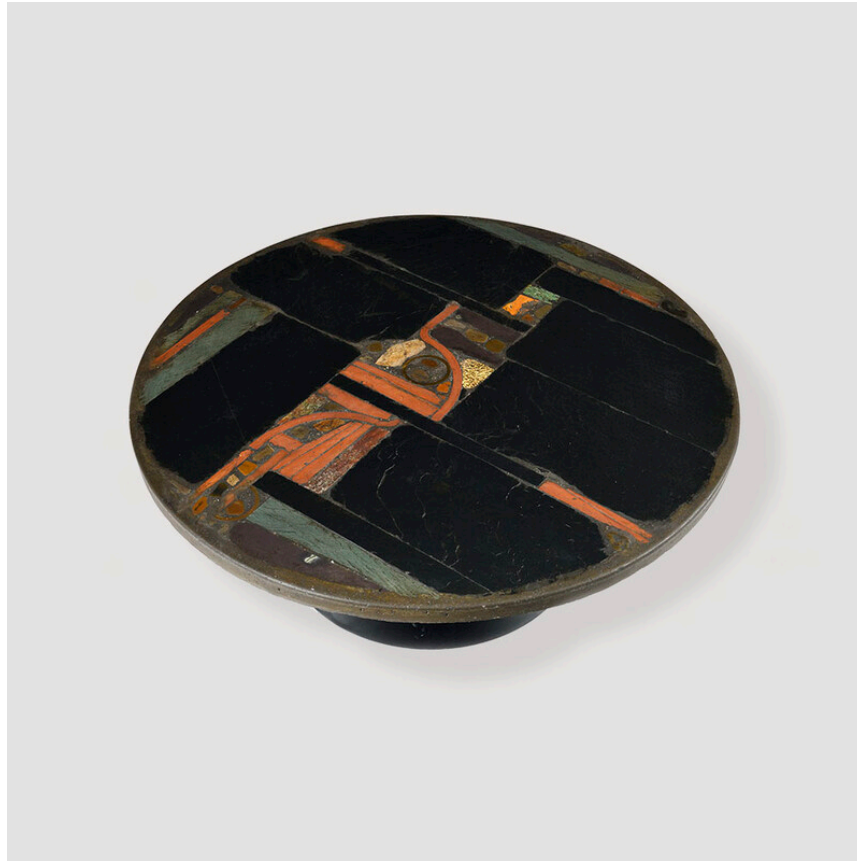

# GALERIE FRADIN - LABROSSE

---

Paul Kingma Black Blue Grey Slate Coffe Table

ARTIST: Paul Kingma

THE NETHERLANDS 1978

coffee table concrete circular top,  
with cream color and colored stone, black and blue-grey slate slabs,  
bricks, and brass pieces.  
black painted iron circular base.

Signed and dated "KINGMA 1978" engraved on a piece of copper on the top.

measurements : diameter 39.5" (100 cm)

height : 12.5" (32 cm) (base : 10" + plateau : 2").