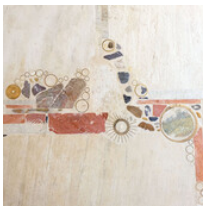

GALERIE FRADIN - LABROSSE

Huge Rare Paul Kingma Brutalist White Coffee Table

ARTIST: Paul Kingma

THE NETHERLANDS 1981

« table-tableau » - unique piece

round coffee table, white concrete top, with white and beige slabs stone, pebbles, bricks and steel pieces inlaid. round white painted iron base.

signed « KINGMA 81 » on a piece of brass inlaid on the top.

diameter : 47,2" (120 cm) - height : 13.5" (34 cm) - plateau thickness : 1.6" (4 cm).