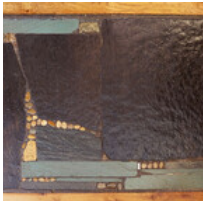

# GALERIE FRADIN - LABROSSE

---

Brutalist Organic Paul Kingma Rare Coffee Table

ARTIST: Paul Kingma

## THE NETHERLANDS 1966

« Table-tableau » – Unique piece

Very rare large coffee table featuring a concrete top set in an original thick varnished oak frame. The mineral decor is composed of inlaid stones, black and blue-grey slate slabs, as well as pebbles.

Base: original varnished natural oak structure

Signature: Signed « KINGMA » on a metal piece inlaid on the top;

dated « 1966 » in the concrete (on the underside) with the handprint of Kingma's son.

Dimensions :

- Mineral top: 43.3" (110 cm) x 27.2" (69 cm)

- Top + wooden frame: 47.4" (120.5 cm) x 30.7" (78 cm)

- Height: 13.4" (34 cm)
- Top thickness (wooden frame): 3.5" (9 cm)