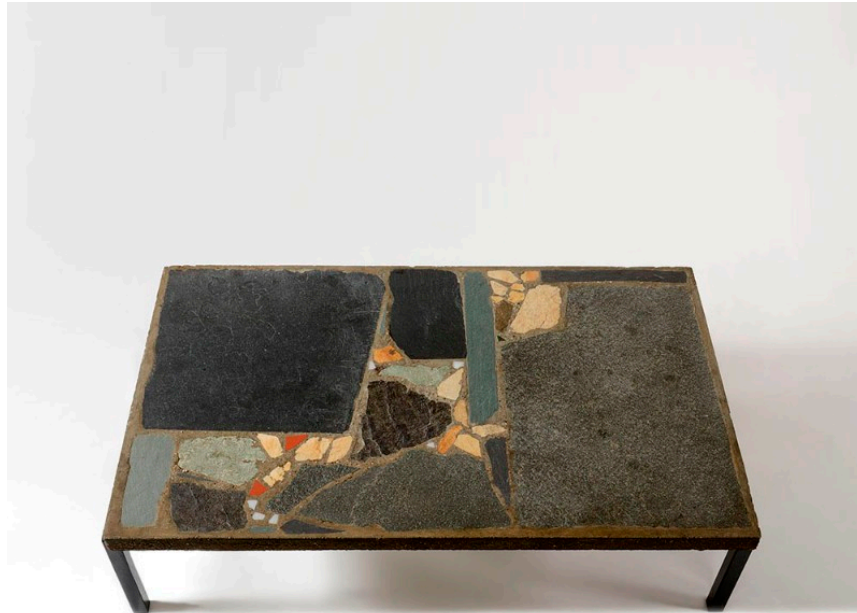

GALERIE FRADIN - LABROSSE

1960's Paul Kingma Coffee Table

ARTIST: Paul Kingma

THE NETHERLANDS 1961

PAUL KINGMA

« table-tableau » unique piece

large coffee table, concrete varnished top, with stone, slate, small brick and marble pieces. black painted iron base.

signed « KINGMA 1961 » engraved in the concrete below.

plateau : 43.2" x 26.7" (110 cm x 68 cm)

length base : 46" (117 cm)

height : 13.5" (34 cm) (plateau thickness : 1.5")